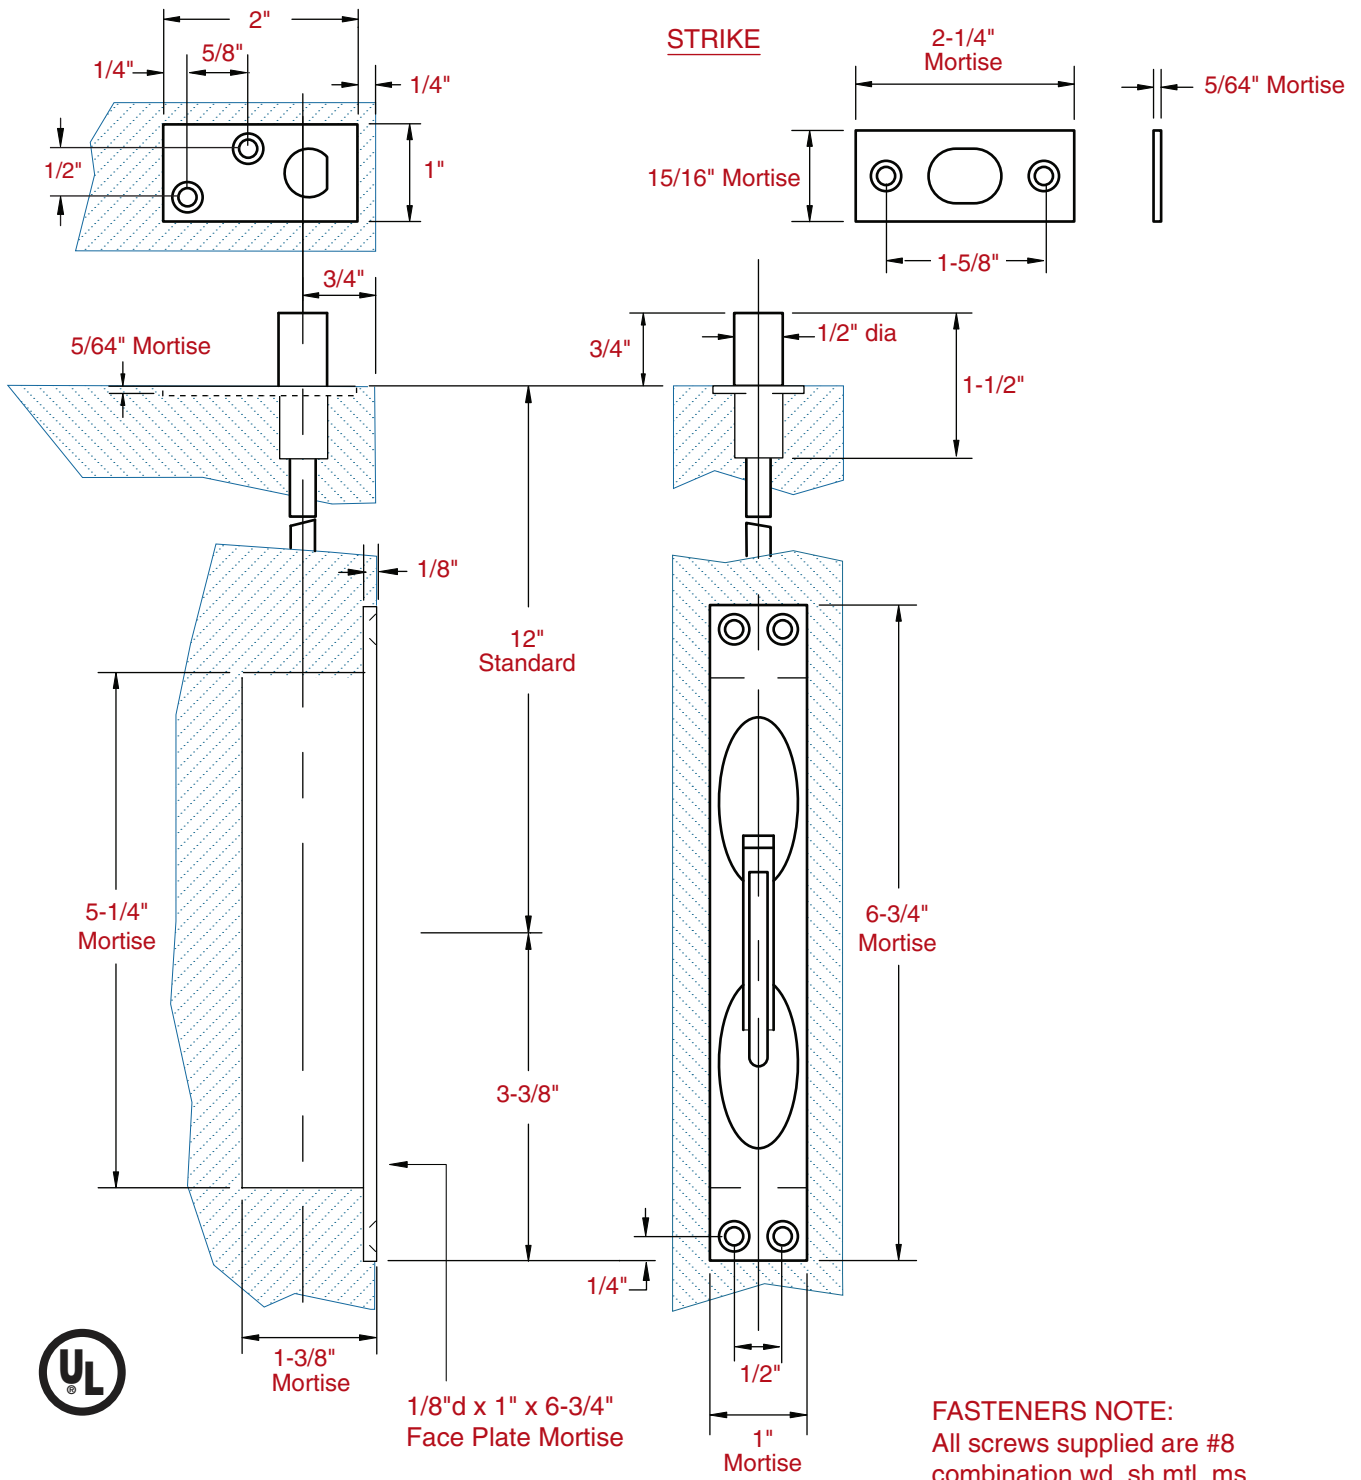

**555 Extension Flush Bolt**

Not To Scale

**Template No.**  
**T-555**  
**Rev. 4/28/08**

**NOTE:** Rockwood reserves the right to make product changes and is not responsible for obsolete template errors. To ensure your template is current, please visit our website at [www.rockwoodmfg.com](http://www.rockwoodmfg.com) or call us at 800-458-2424.