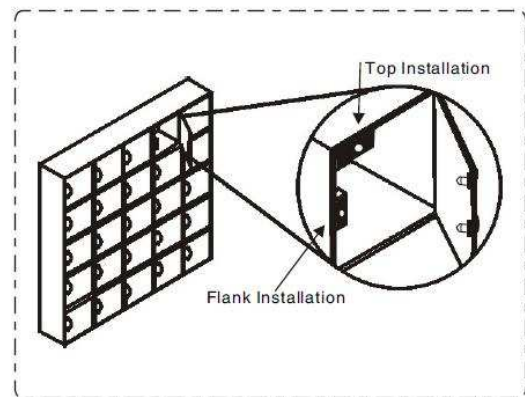

ELECTRIC CABINET LOCK

Model: YE-302A

Parameter

Lock Dimension:
54.5Lx41Wx28H(mm)
Bolt Dimension:
10Lx10Wx10H(mm)
Voltage: 12VDC
Current: 0.6A
Temp.: -40°C~+50°C
Suitable For: Cabinet, Drawer, Mini Door
Weight:
0.18 kgs

Installation

Dimension