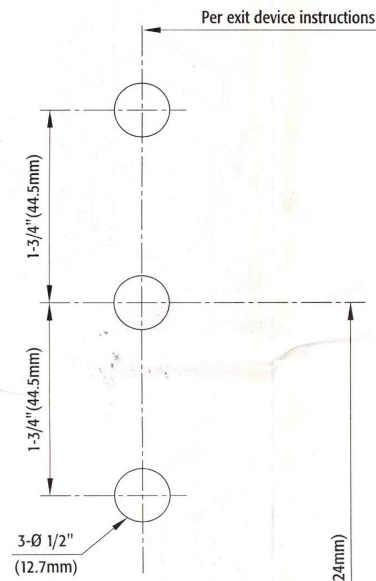

The Knob/Lever trim is handed for vertical rods only

10012 ZINS-9A013-4

**LHR**

**RHR**