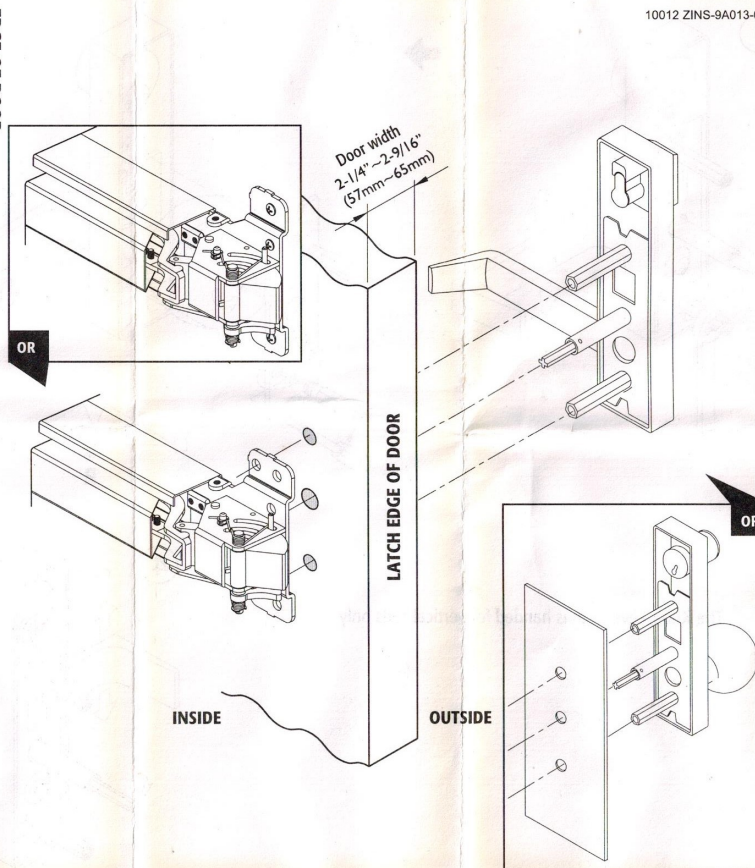

The Knob/Lever trim is handed for vertical rods only

10012 ZINS-9A013-4

**LHR**

**RHR**